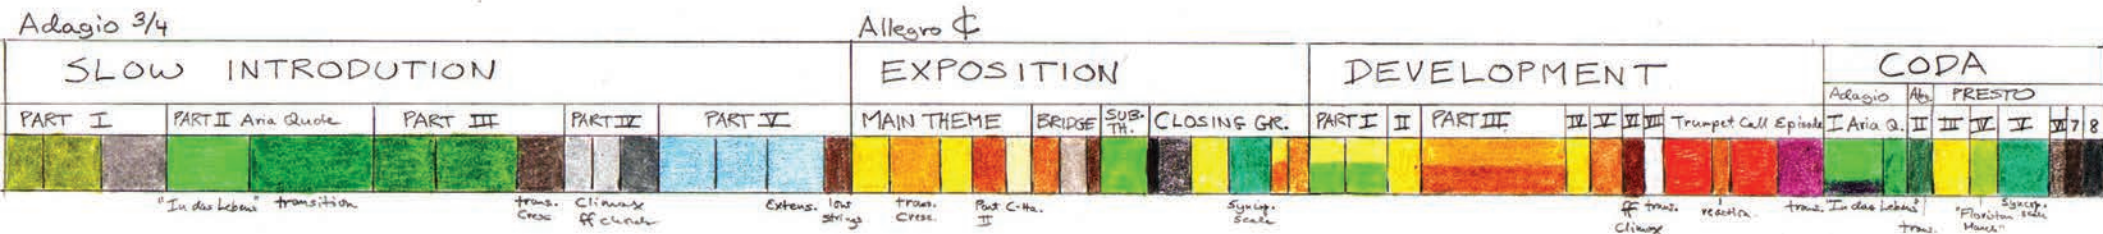

Leonore Overture # 1 in C Major

MUSICMAP
 BY LORENZO MITCHELL
 (207) 374-5391 • mitchellmusicmap.com

Leonore Overture # 2 in C Major

Leonore Overture # 3 in C Major

BEETHOVEN'S THREE OVERTURES FOR LEONORE