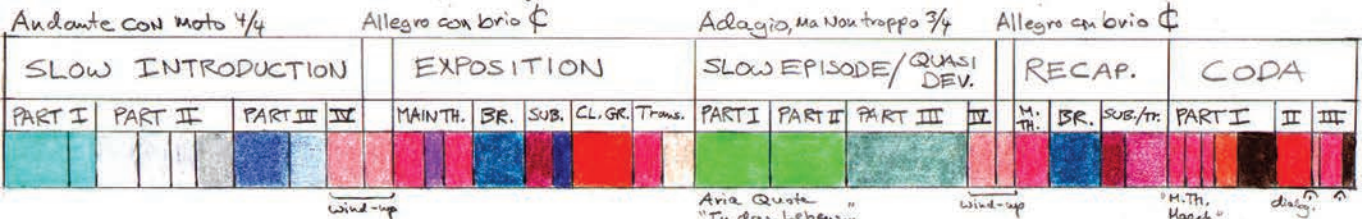

Leonore Overture # 1 in C Major

MUSICMAP
 BY LORENZO MITCHELL
 (207) 374-5391 • mitchellmusicmap.com

Leonore Overture # 2 in C Major

Leonore Overture # 3 in C Major

BEETHOVEN'S THREE OVERTURES FOR LEONORE