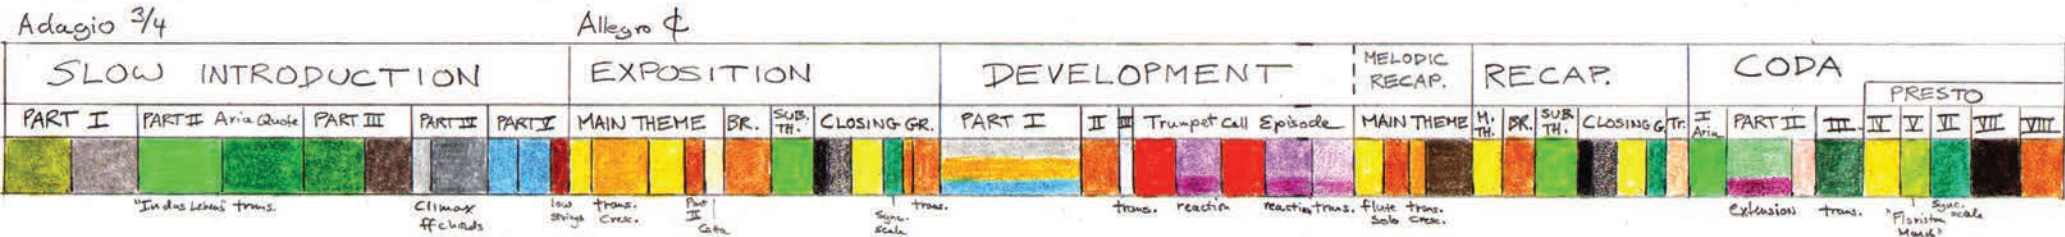

Leonore Overture # 1 in C Major

MUSICMAP
 BY LORENZO MITCHELL
 (207) 374-5391 • mitchellmusicmap.com

Leonore Overture # 2 in C Major

Leonore Overture # 3 in C Major

BEETHOVEN'S THREE OVERTURES FOR LEONORE