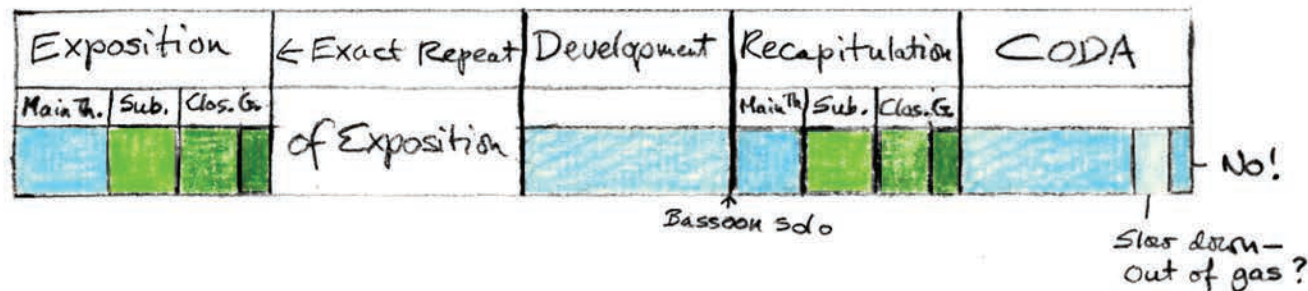

WHOLE BODY Sonata Form FAST "perpetual motion"

MUSICMAP
BY LORENZO MITCHELL
(207) 374-5391 • mitchellmusicmap.com