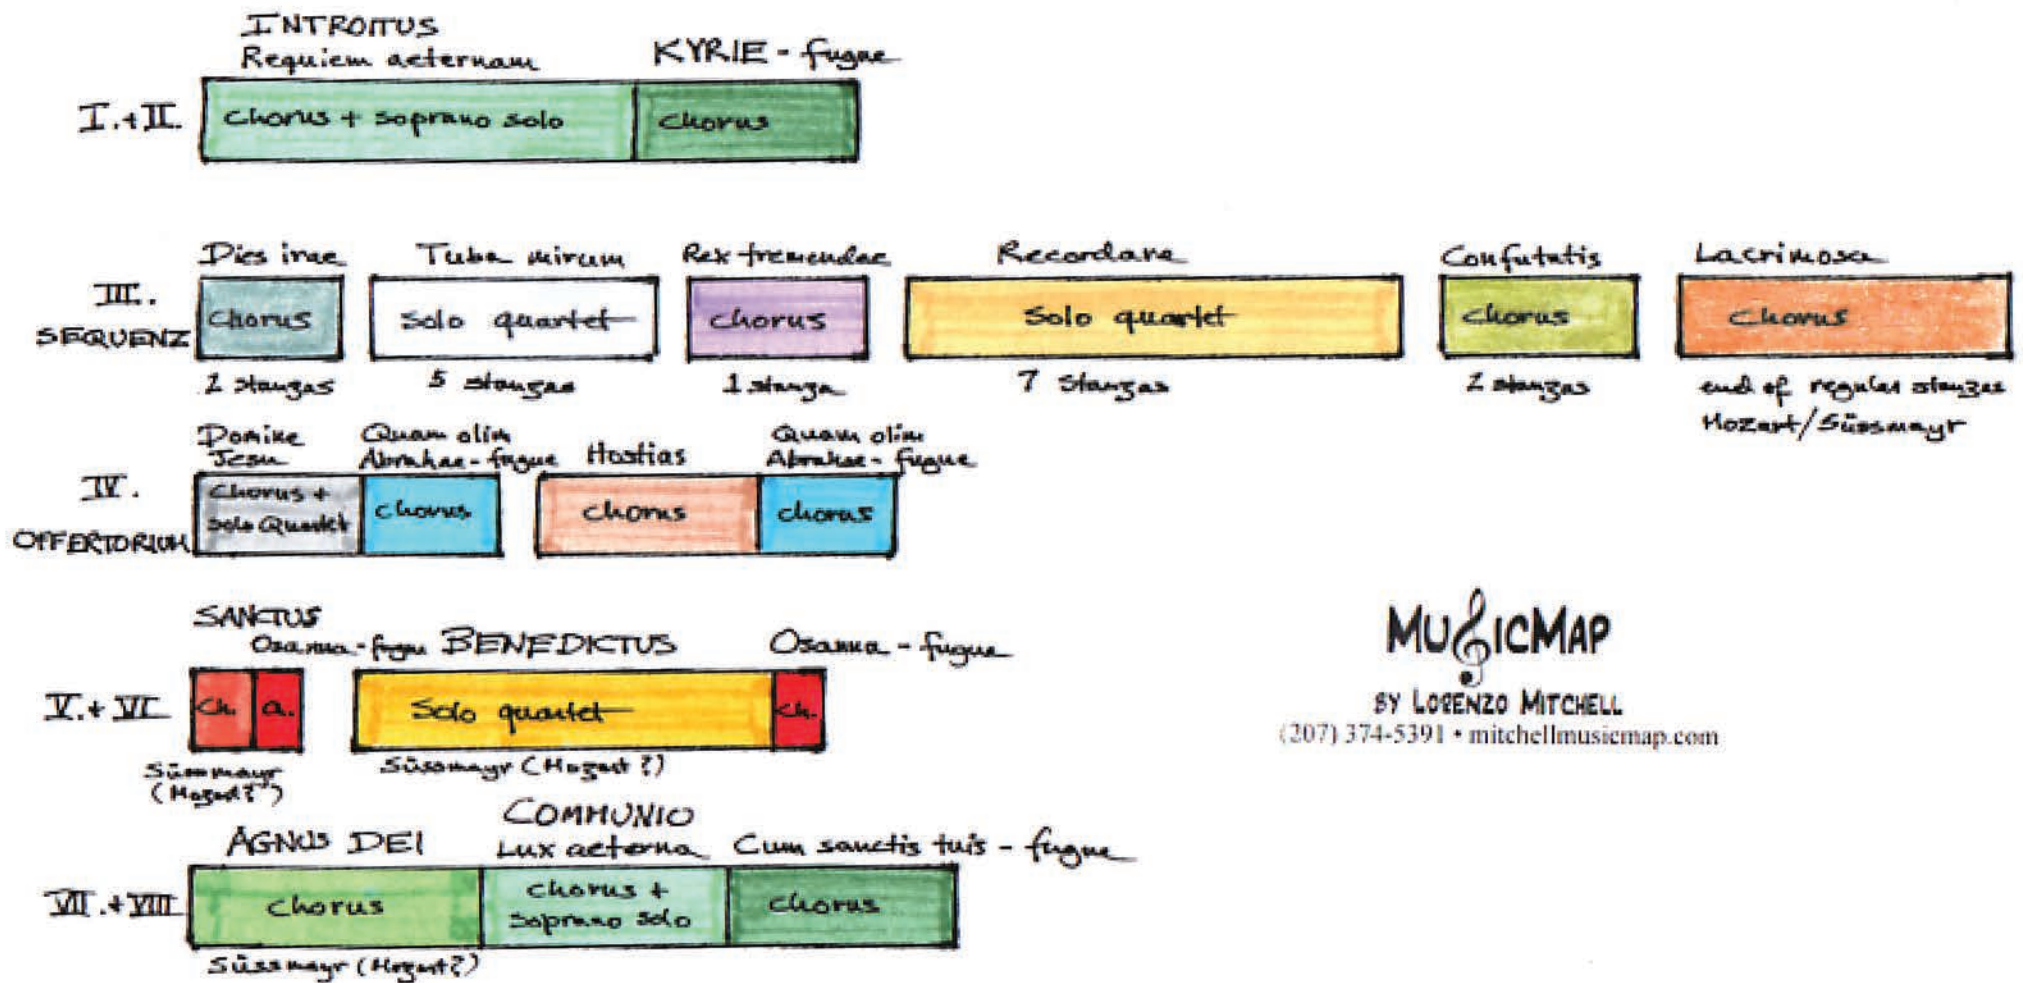

MOZART REQUIEM

LARGE-SCALE STRUCTURE

MUSICMAP

BY LORENZO MITCHELL

(207) 374-5391 • mitchellmusicmap.com