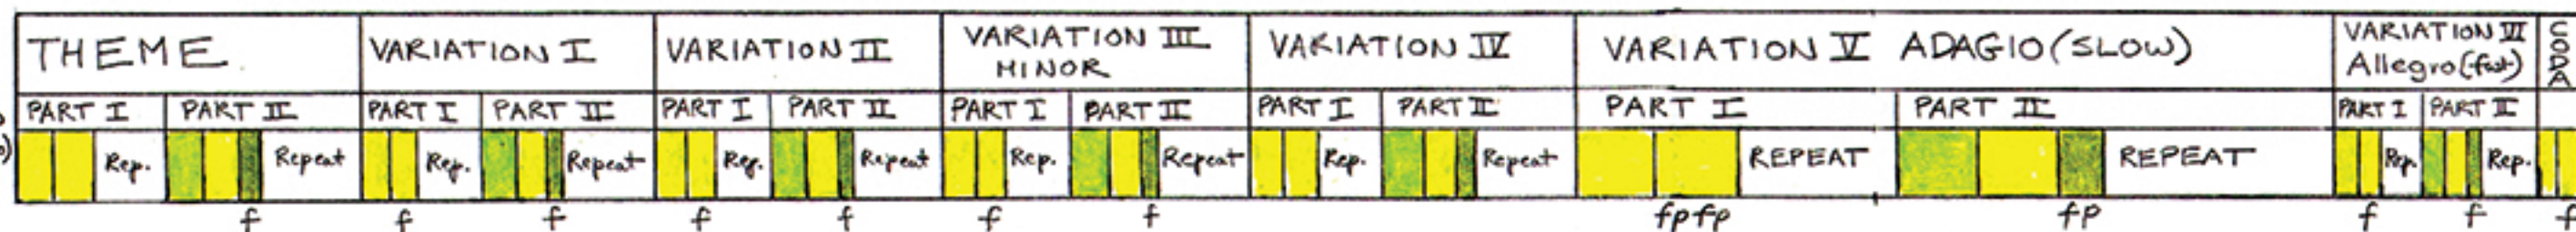

MOZART: PIANO SONATA IN A MAJOR K.331

MUSICMAP

BY LORENZO MITCHELL
(207) 374-5391 • mitchellmusicmap.com

THEME AND VARIATION
Andante grazioso
(Gracious walking tempo)
6/8
A Major

MINUET
3/4
A Major

RONDO
"Alla Turca"
Allegretto
(sort of fast)
2/4
A Minor → A Major