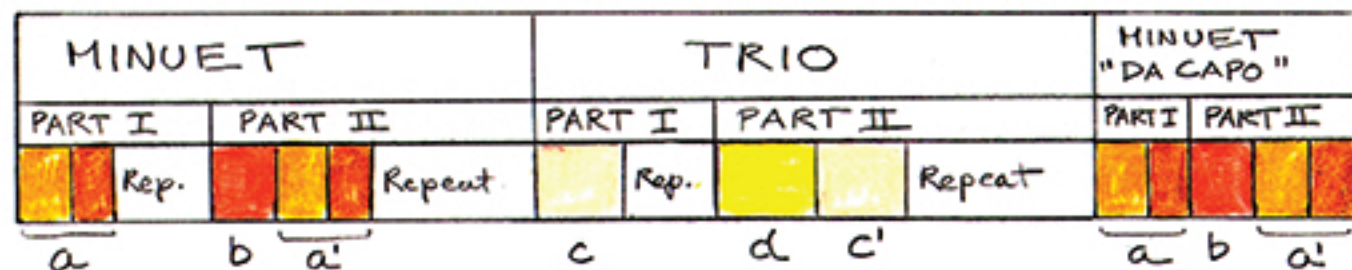

MOZART: PIANO SONATA IN A MAJOR K.331

MUSICMAP

BY LORENZO MITCHELL
(207) 374-5391 • mitchellmusicmap.com

THEME AND VARIATION
Andante grazioso
(Gracious walking tempo)
6/8
A Major

MINUET
3/4
A Major

RONDO
"Alla Turca"
Allegretto
(sort of fast)
2/4
A Minor → A Major